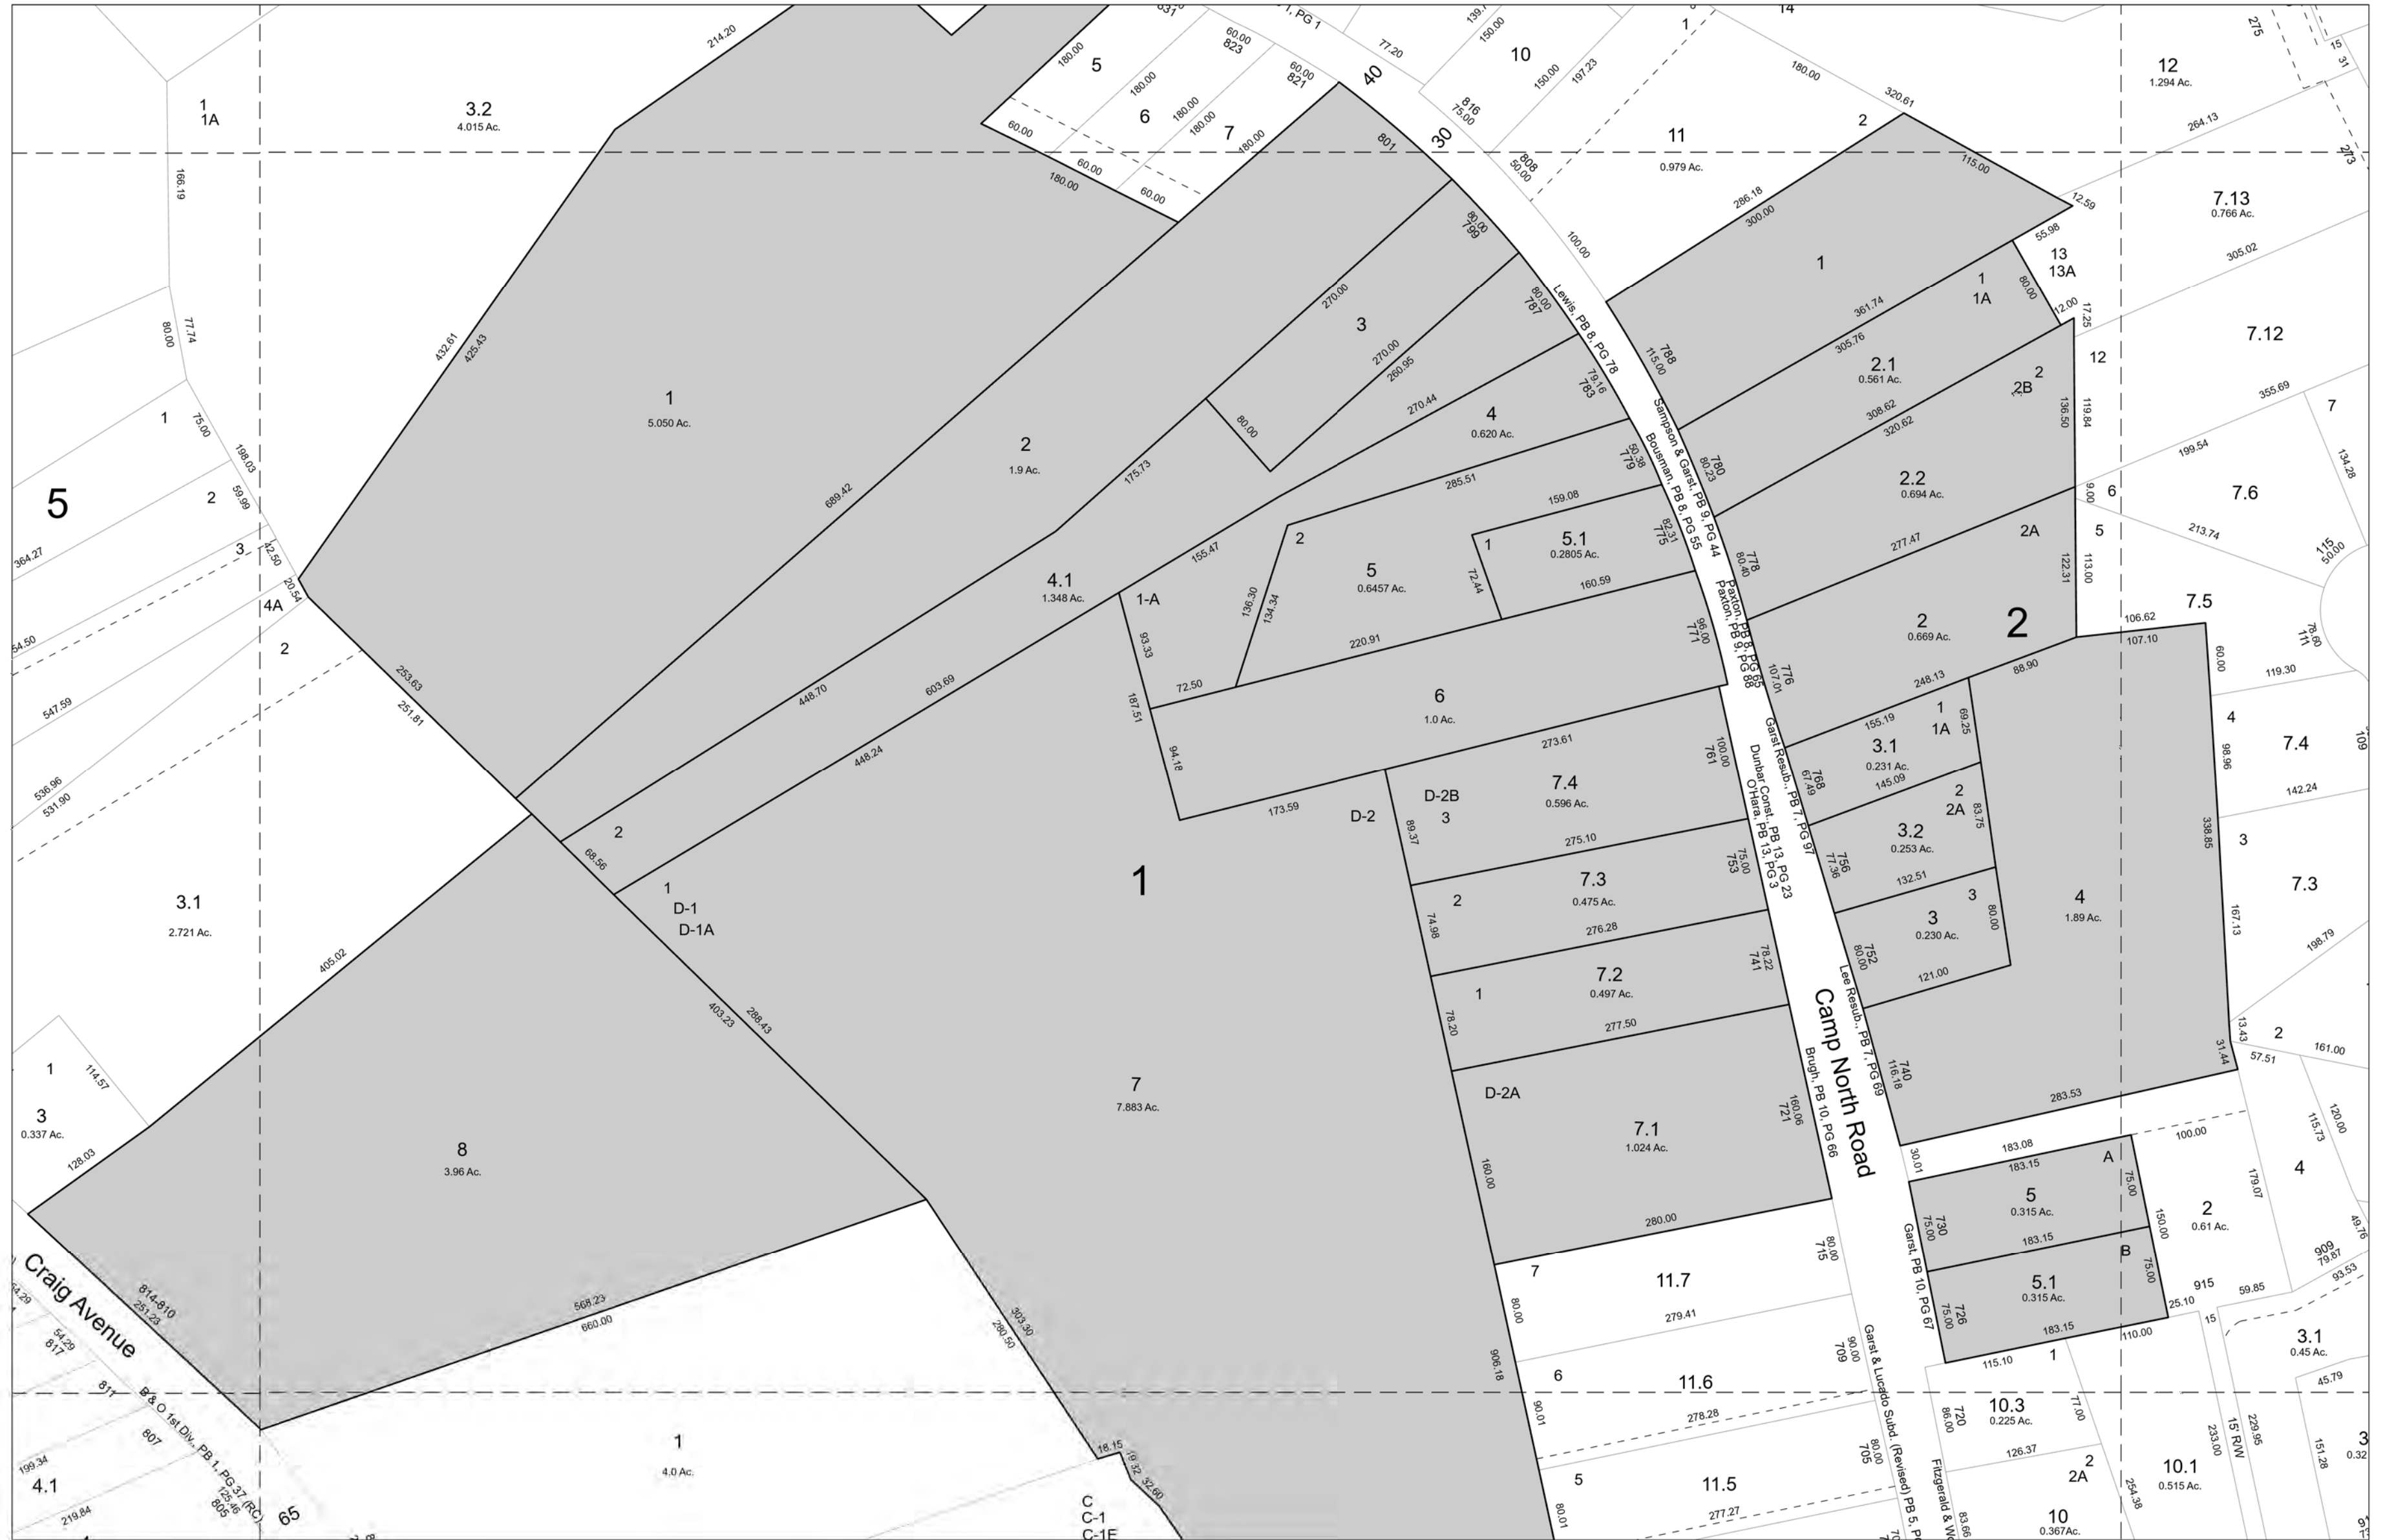

027

038

036

048

CITY OF SALEM
COMMUNITY DEVELOPMENT
DEPARTMENT
21 S. BRUFFEY ST.
SALEM, VIRGINIA 24153-0869
(540) 375-3032

MAPPING COMPUTED ON THE VIRGINIA
STATE PLANE COORDINATE SYSTEM -
SOUTH ZONE - ADJUSTED TO THE
NORTH AMERICAN DATUM OF 1983.
TIC COORDINATE INFORMATION IS
AVAILABLE IN THE CITY OF SALEM
COMMUNITY DEVELOPMENT DEPARTMENT.

Map Features

- Subdivision Lines
- Tax Map Grid
- City of Salem Boundary
- Tax Parcel 037
- City of Salem Parcels

**MAP NUMBER
037**

MAY 2020