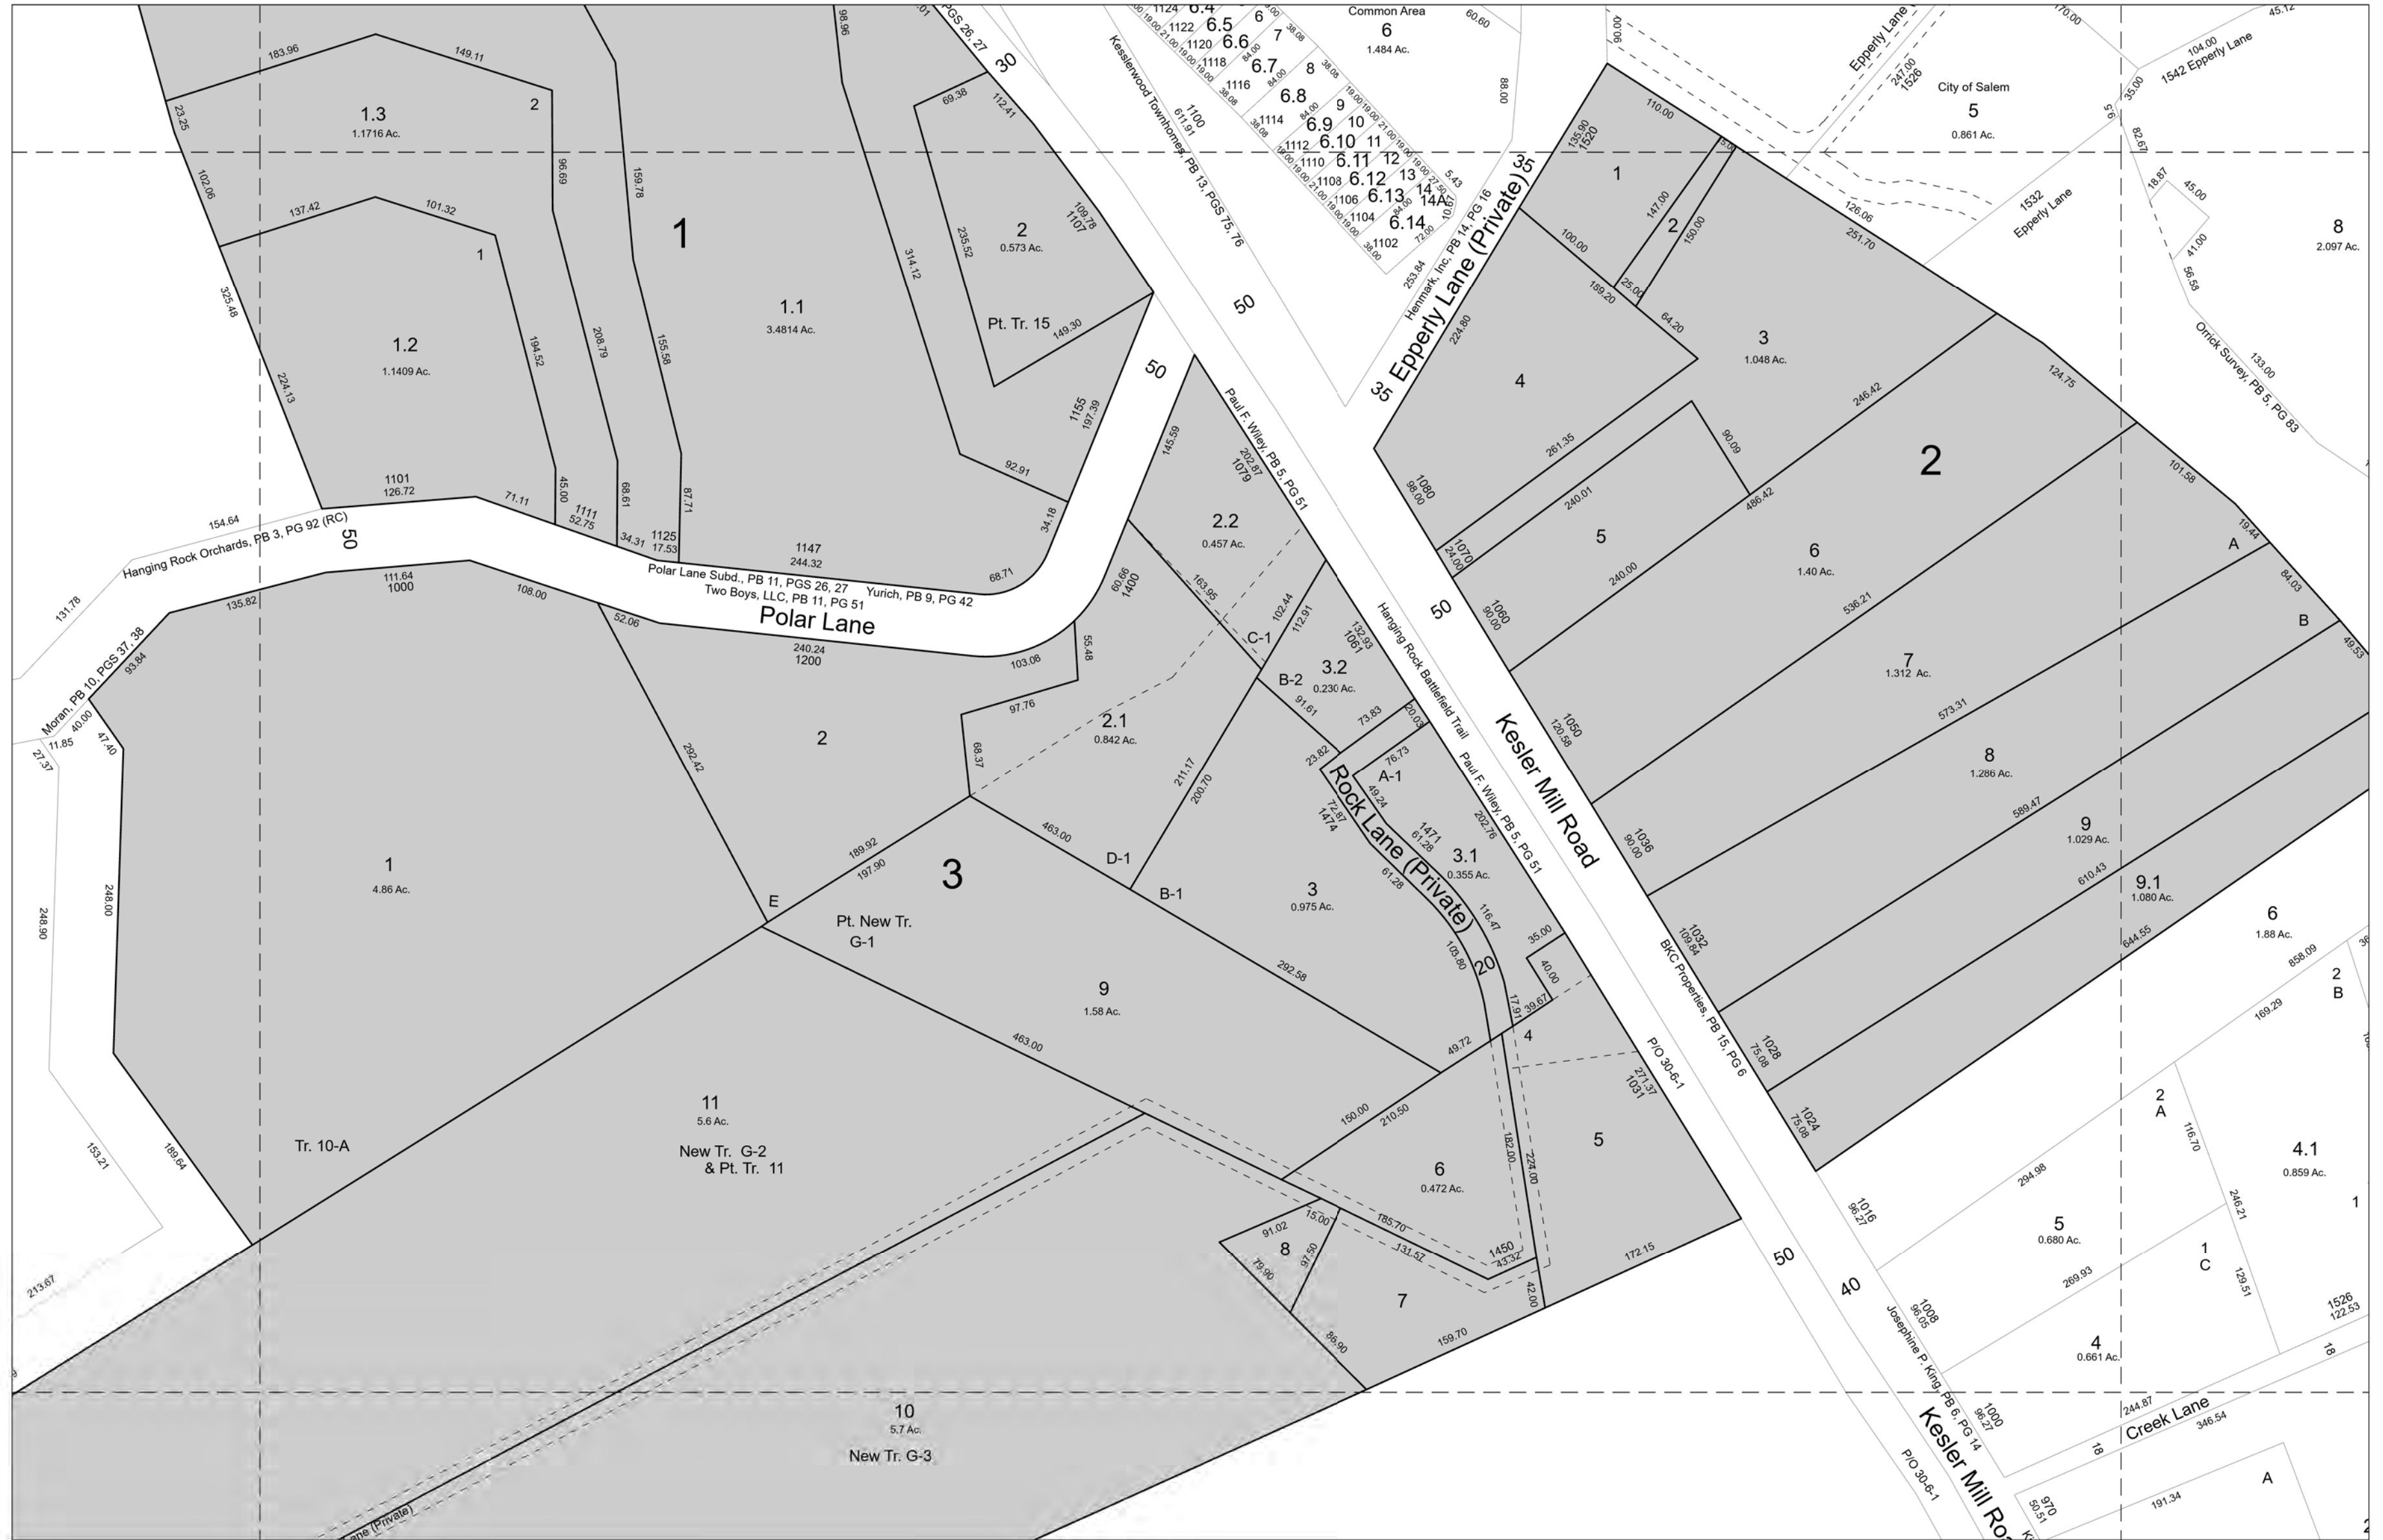

006

011

013

017

CITY OF SALEM
 COMMUNITY DEVELOPMENT
 DEPARTMENT
 21 S. BRUFFEY ST.
 SALEM, VIRGINIA 24153-0869
 (540) 375-3032

MAPPING COMPUTED ON THE VIRGINIA
 STATE PLANE COORDINATE SYSTEM -
 SOUTH ZONE - ADJUSTED TO THE
 NORTH AMERICAN DATUM OF 1983.
 TIC COORDINATE INFORMATION IS
 AVAILABLE IN THE CITY OF SALEM
 COMMUNITY DEVELOPMENT DEPARTMENT.

1 Inch=100 Feet

Map Features

- Subdivision Lines
- Tax Map Grid
- City of Salem Boundary
- Tax Parcel 012
- City of Salem Parcels

MAP NUMBER
012

MAY 2020