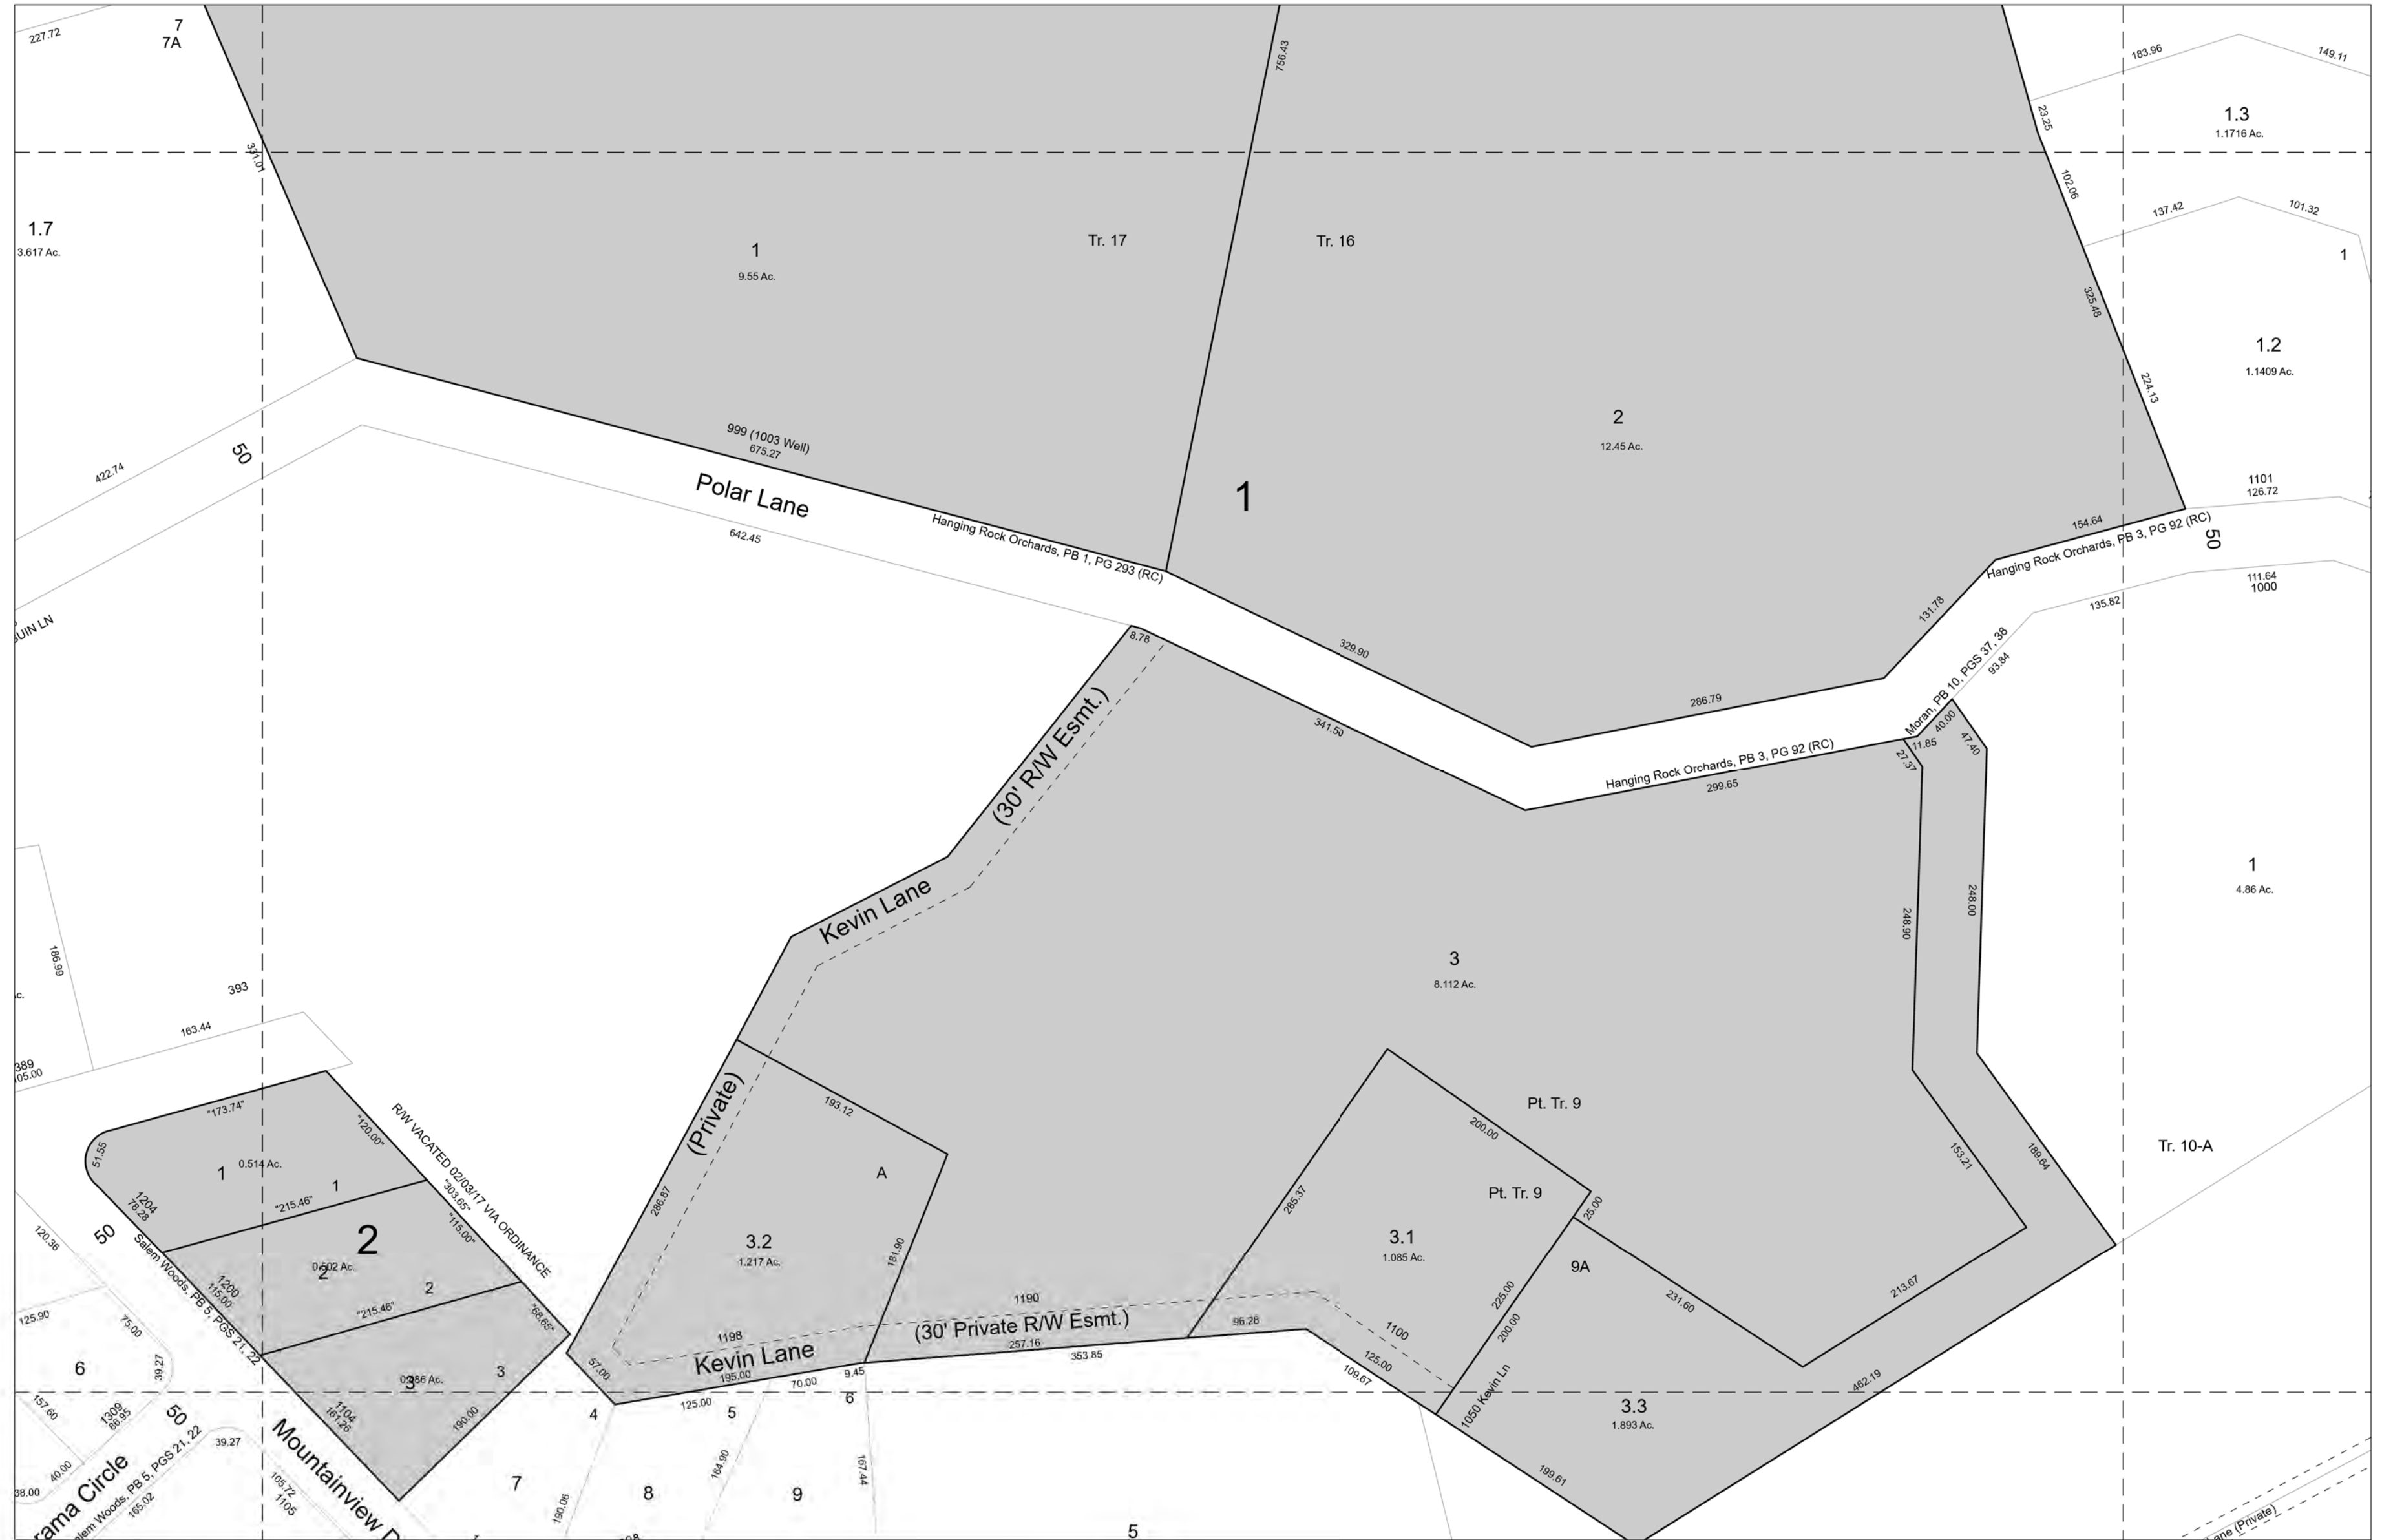

007

CITY OF SALEM
 COMMUNITY DEVELOPMENT
 DEPARTMENT
 21 S. BRUFFEY ST.
 SALEM, VIRGINIA 24153-0869
 (540) 375-3032

MAPPING COMPUTED ON THE VIRGINIA
 STATE PLANE COORDINATE SYSTEM -
 SOUTH ZONE - ADJUSTED TO THE
 NORTH AMERICAN DATUM OF 1983.
 TIC COORDINATE INFORMATION IS
 AVAILABLE IN THE CITY OF SALEM
 COMMUNITY DEVELOPMENT DEPARTMENT.

- Map Features**
- Subdivision Lines
 - Tax Map Grid
 - City of Salem Boundary
 - Tax Parcel 011
 - City of Salem Parcels

MAP NUMBER
011
 MAY 2020