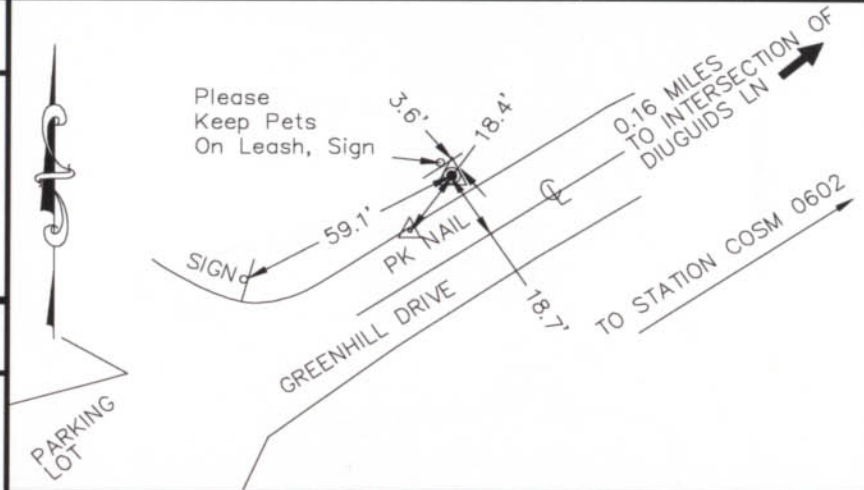

Description

Station: COSM 0601

Station is a 4" bronze disk set in a concrete monument.

To reach the station from the intersection of Diuguids Lane and Greenhill Drive, proceed west on Greenhill Drive 873 +/- feet. The station is on the right in the grass, between the edge of pavement and a sign stating Please Keep Pets On Leash.

Convergence: -0°58'32"

Grid Scale Factor: 0.99994665

Elev. Scale Factor: 0.99995502

Com. Scale Factor: 0.99990168

Projection: Lambert

Year Set: 2006

Station: COSM 0602

Grid Bearing: N72°03'17"E

Grid Distance: 863.31' Feet

Location Sketch

Photo of Station